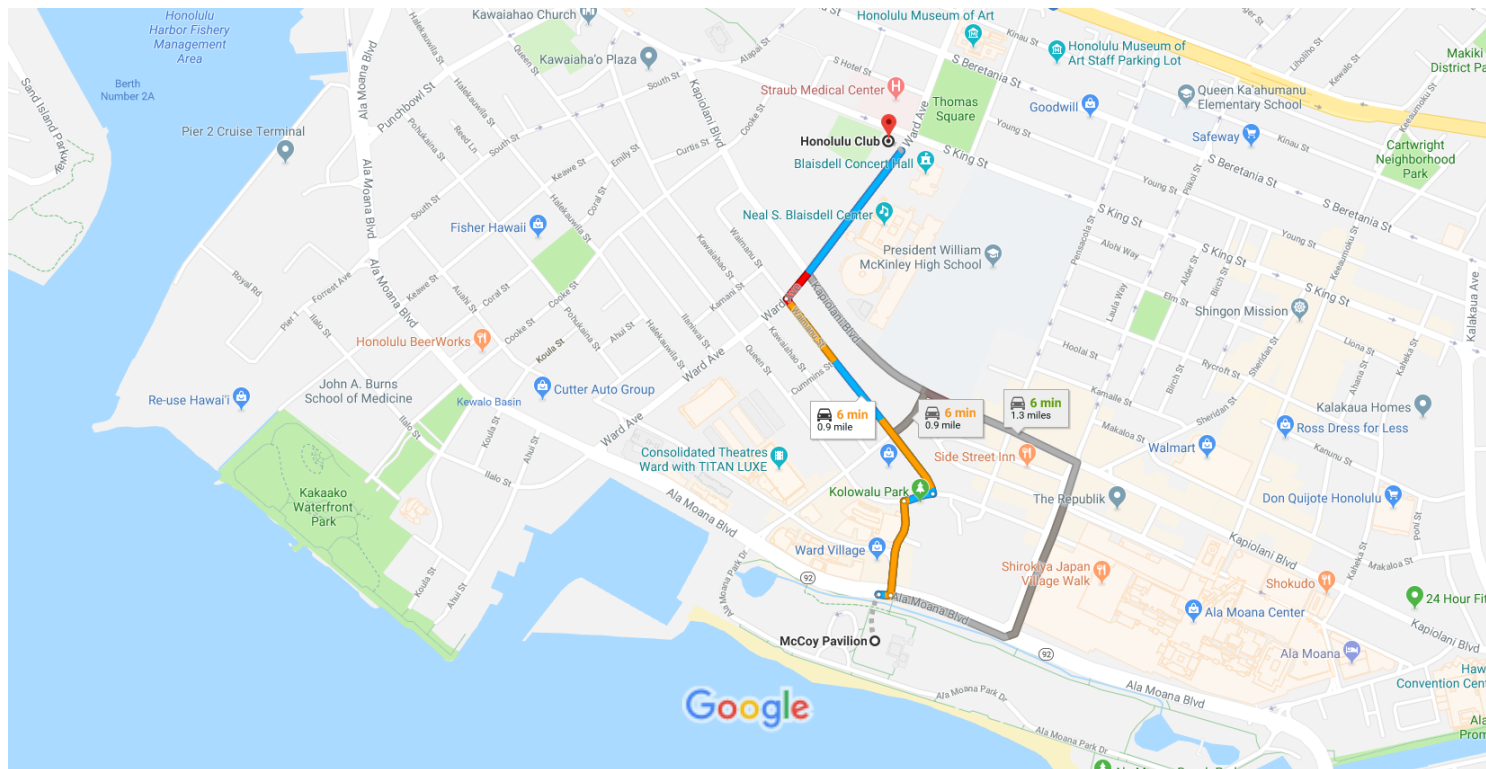

McCoy Pavilion to Honolulu Club, Ward Avenue, Honolulu, HI

Drive 0.9 mile, 6 min

Map data ©2018 Google 500 ft

McCoy Pavilion

1201 Ala Moana Blvd, Honolulu, HI 96814

- ↑ 1. Head east on Ala Moana Blvd toward Queen St 98 ft

- ↶ 2. Turn left onto Queen St 0.1 mi

- ↷ 3. Turn right toward Waimanu St 246 ft

- ↶ 4. Turn left onto Waimanu St 0.4 mi

- ↷ 5. Turn right onto Ward Ave 0.3 mi
i Destination will be on the left

Honolulu Club

932 Ward Ave #7, Honolulu, HI 96814

These directions are for planning purposes only. You may find that construction projects, traffic, weather, or other events may cause conditions to differ from the map results, and you should plan your route accordingly. You must obey all signs or notices regarding your route.